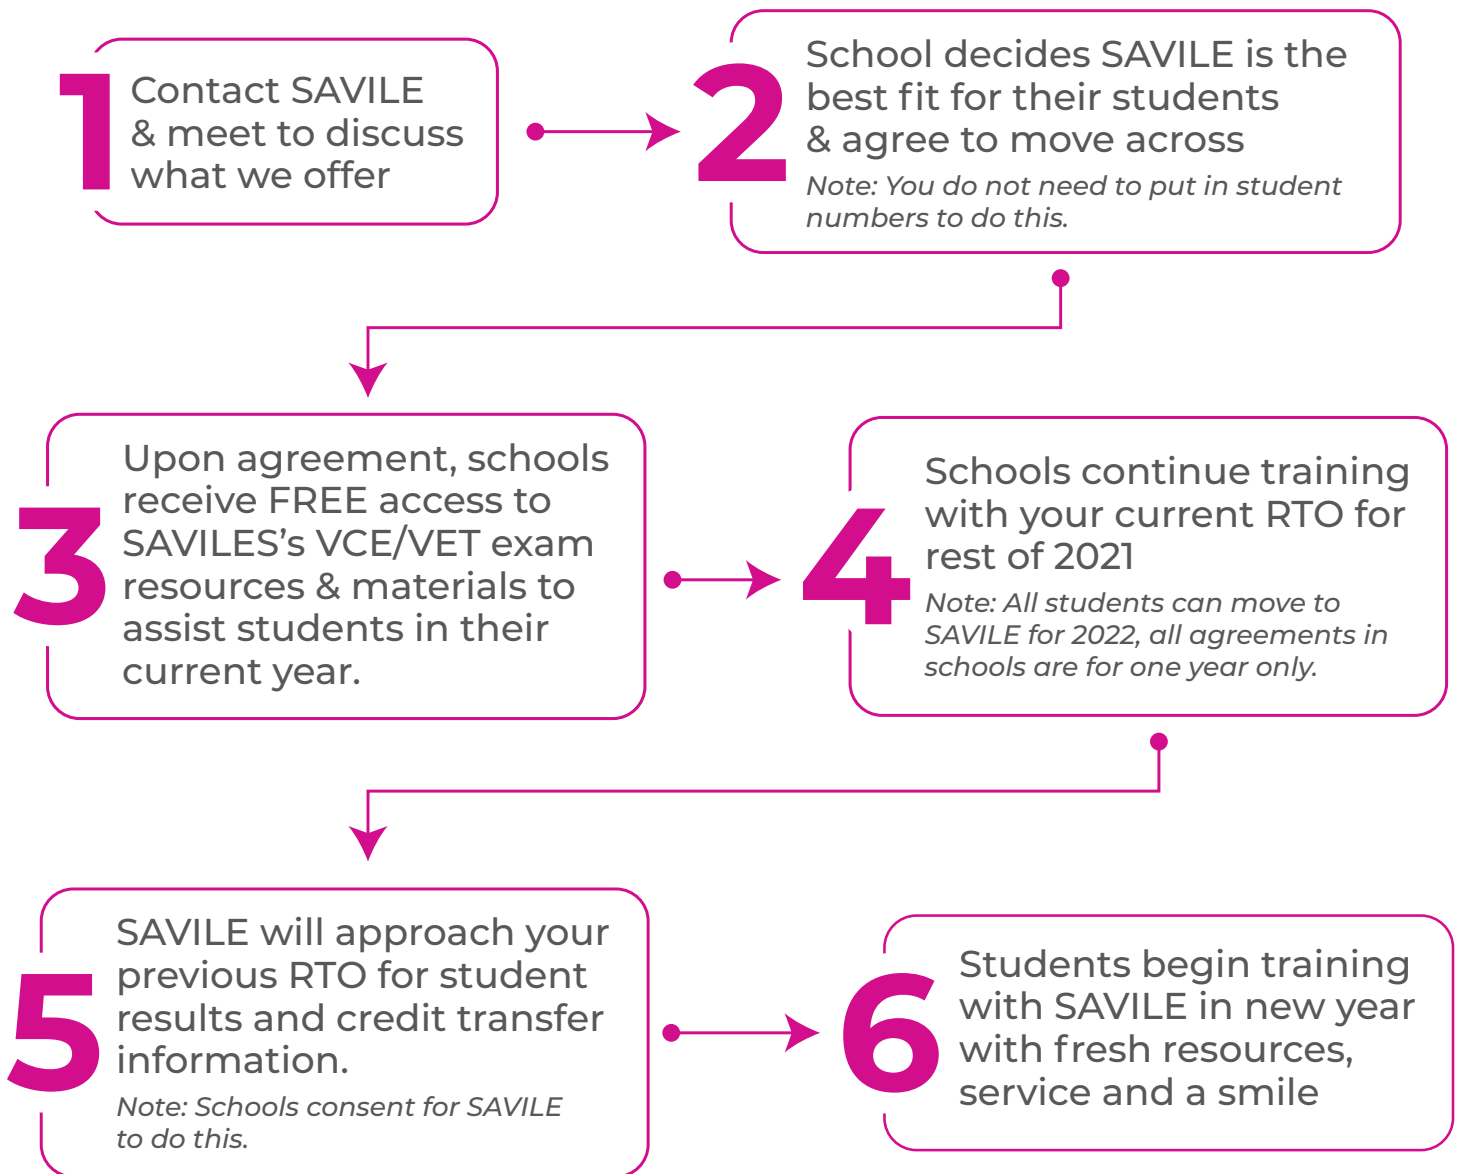

How to move RTO'S?

There is no cost to schools move RTOs or withdraw their services from an RTO. There is no cost to schools to have statement of attainments issued to students as it is a mandatory requirement of the RTO.

Savile will do all of the work for you, making moving RTOs easy

www.savilerto.com.au